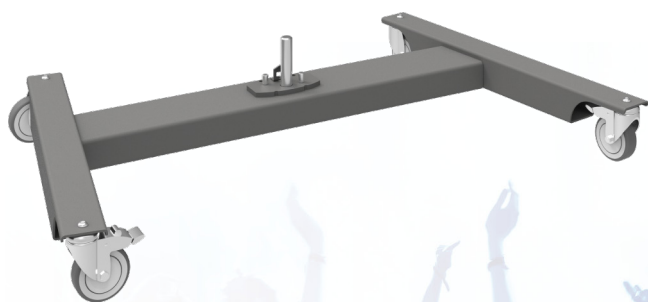

Floor frame on wheels

063.8555 Floor frame on wheels (Light Series) with pin

Also with our new Light Series stands you can switch between the fixed base plate or base on wheels.

Floor frame on wheels

Features

Weight: 11.60 kg
Colour: Dark grey

Mobile / fixed: Mobile
Other information: Suitable for light series stands