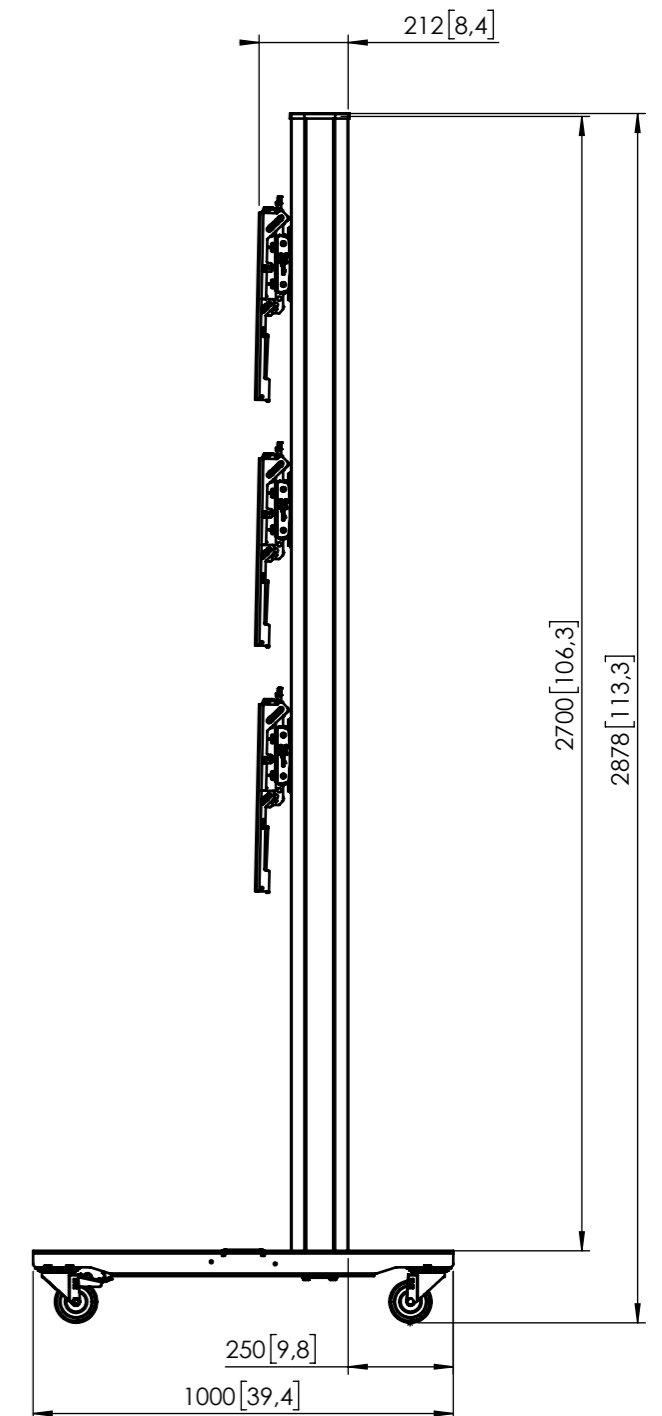

Product data sheet

TVW 3347 Video wall trolley 3x3

Dimensions in mm [inch]