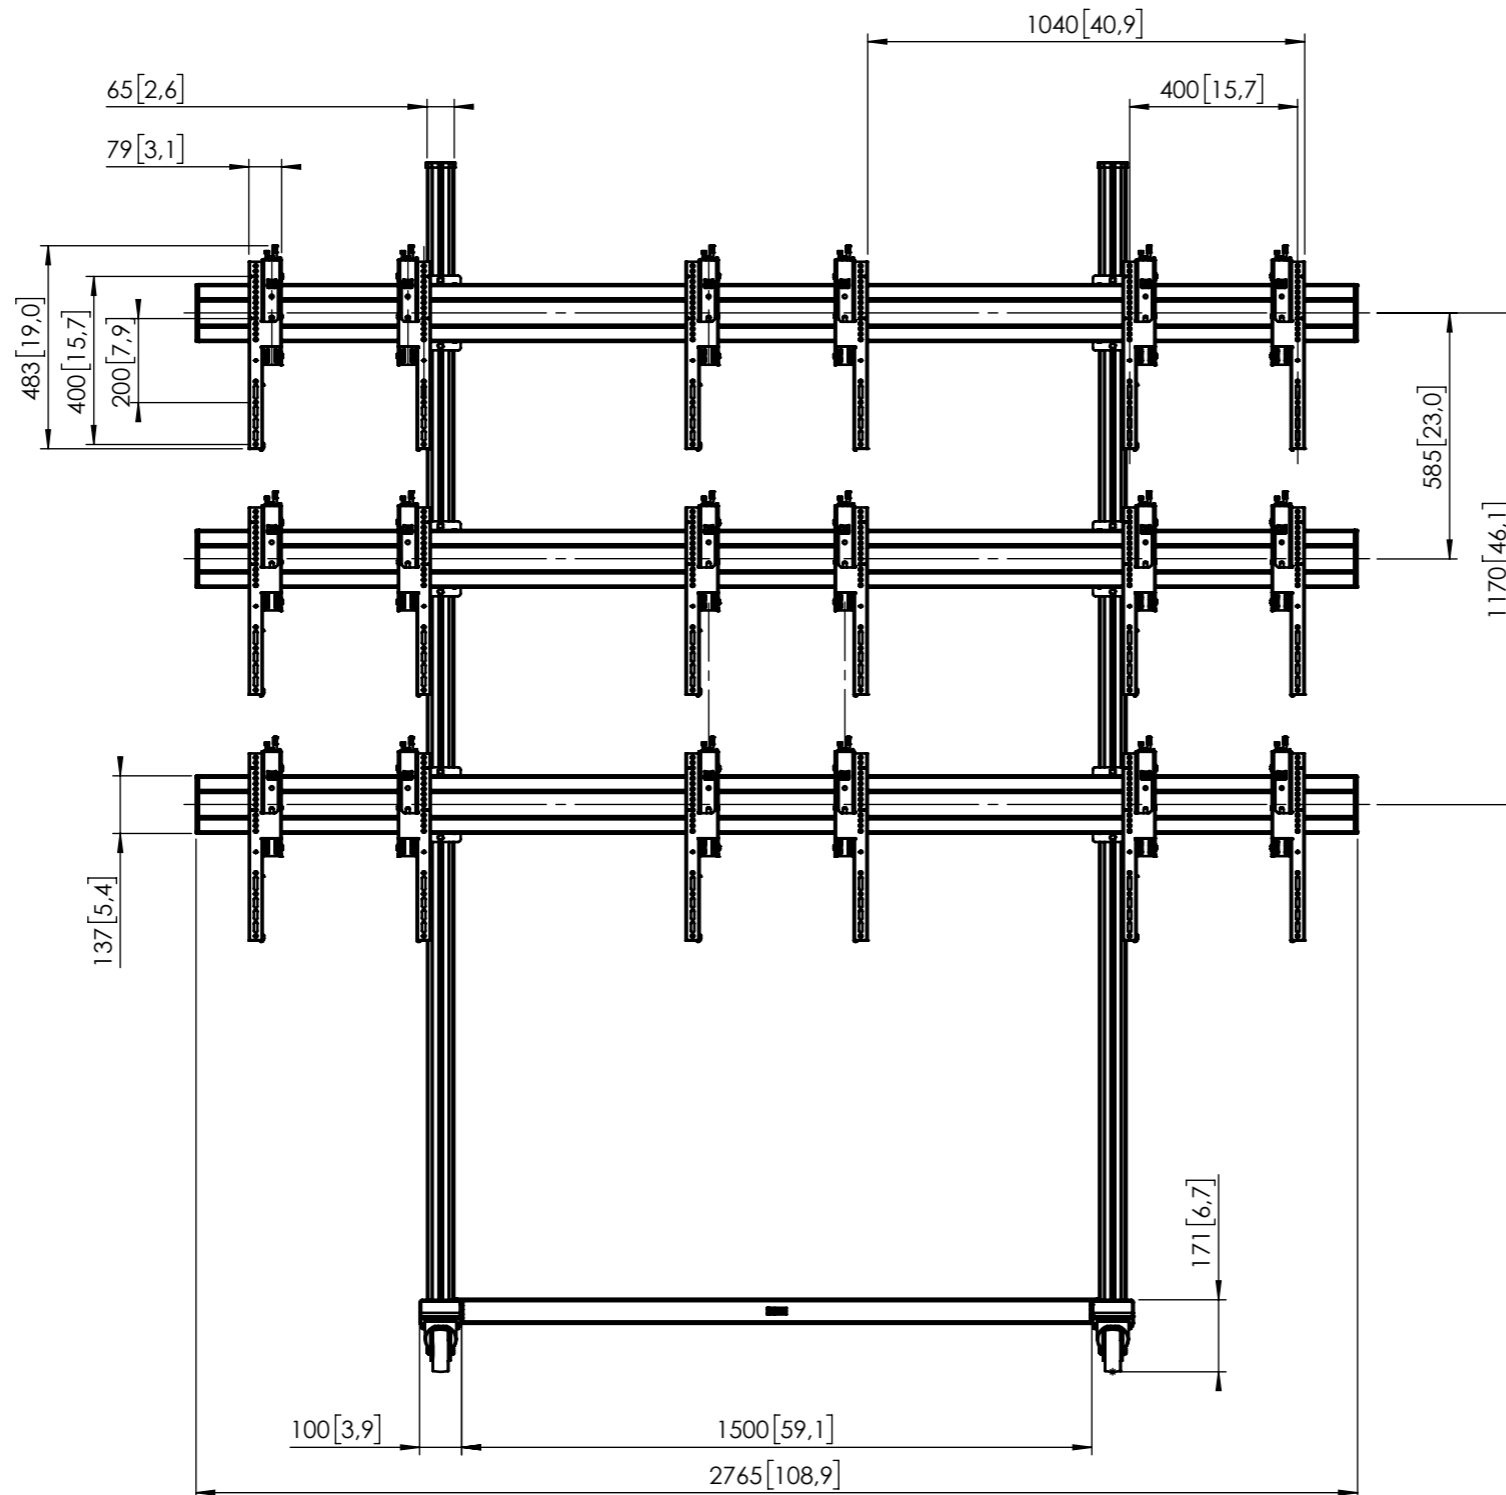

Product data sheet

TVW 3347 Video wall trolley 3x3

Dimensions in mm [inch]