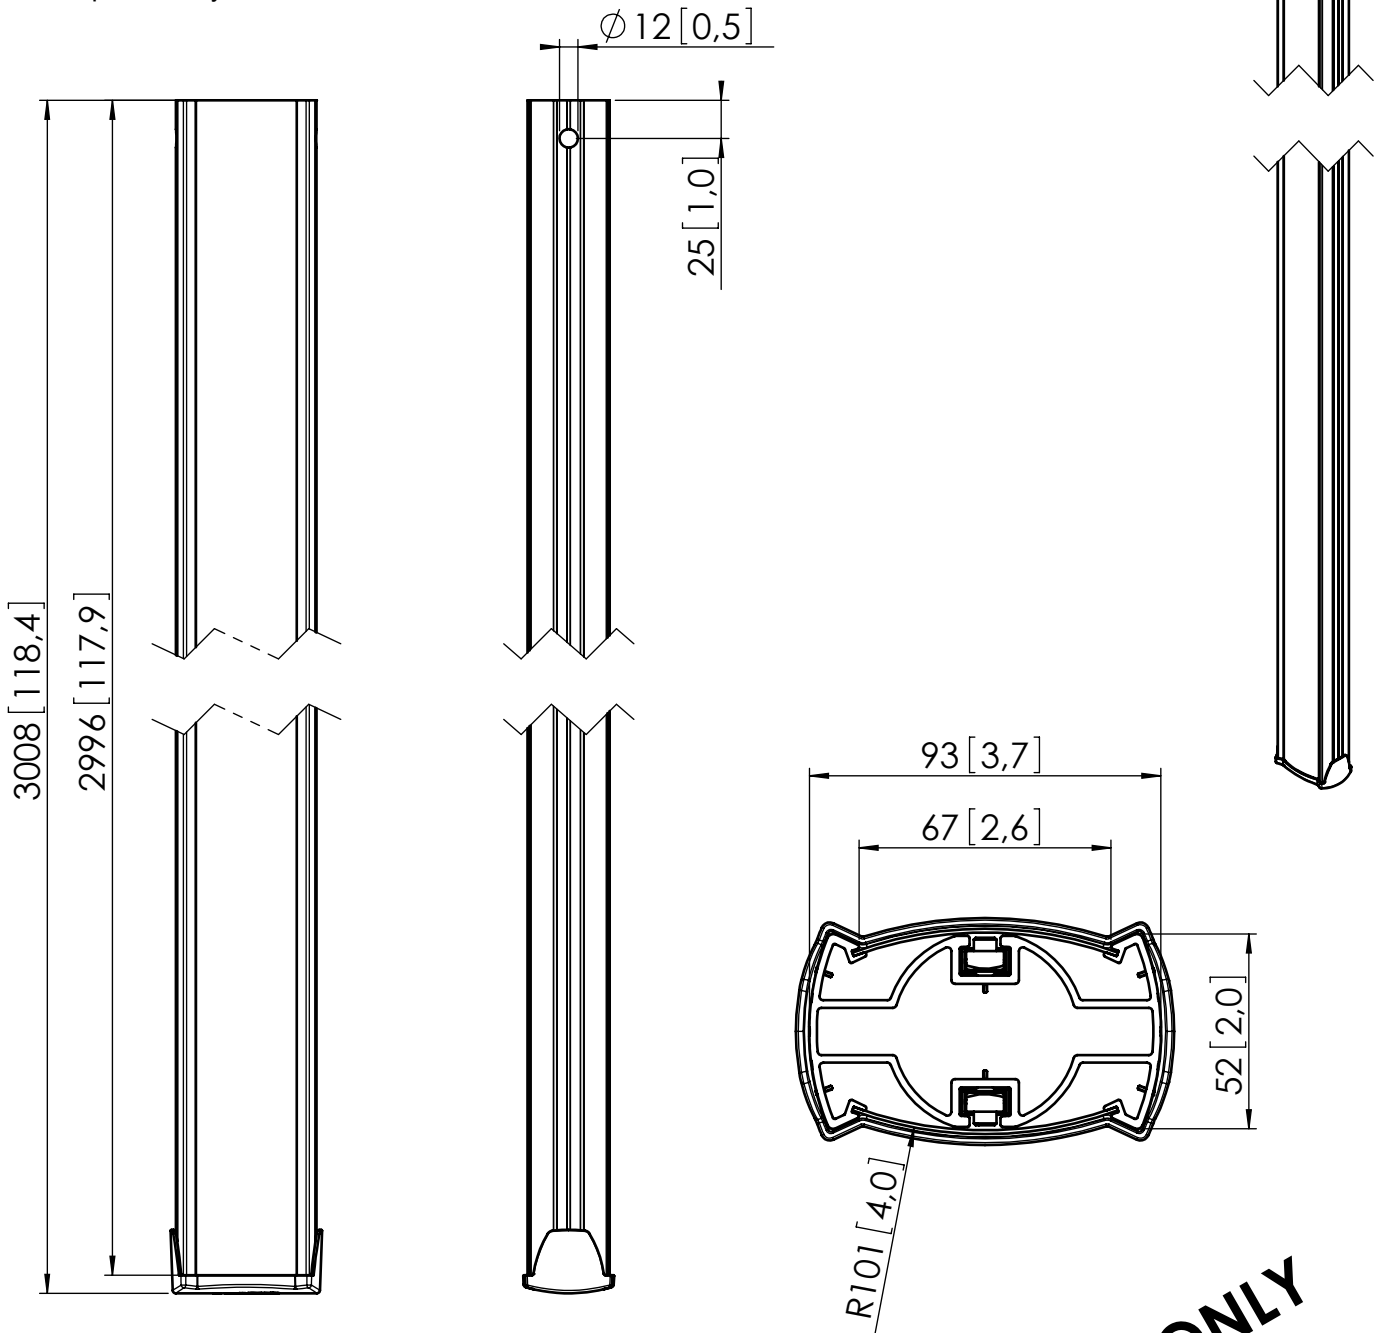

Product data sheet

Dimensions in mm [inch]

Assy PUC2530

Maximum weight (2x) 80kg (balanced)
End stop for safety included.

03.00

Note:
This document and specifications herein are confidential and the exclusive property of Vogel's Products b.v. Neither this design nor any information contained in this drawing may be reproduced or disclosed to others without written consent of Vogel's Products b.v. The design and information will not be reproduced, copied or used either in part or in its entirety, as the basis for the manufacture or sale of items without written permission.