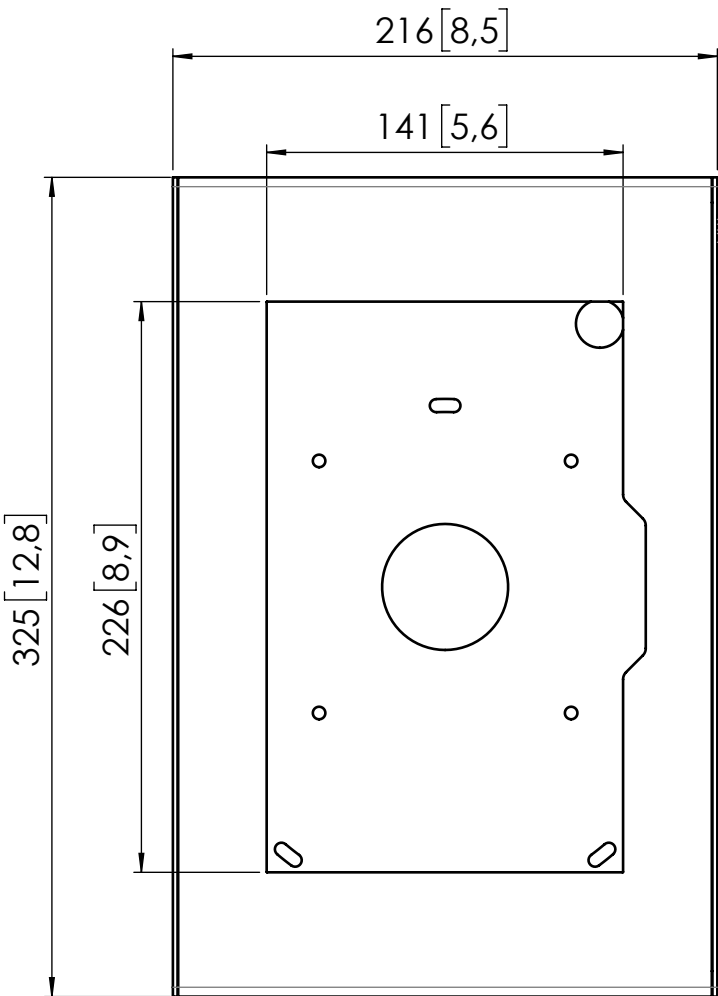

Product data sheet

PRODUCT DATA SHEET PTS 1249

Dimensions in mm [inch]

16 [0,6]

Note: This document and specifications herein are confidential and the exclusive property of Vogel's Products b.v. Neither this design nor any information contained in this drawing may be reproduced or disclosed to others without written consent of Vogel's Products b.v. The design and information will not be reproduced, copied or used, either in part or in its entirety, as the basis for the manufacture or sale of items without written permission.
Warning: Please study all instructions and illustrations carefully before installation.
 Information in this document is subject to change without further notice.

T484025 00
 Product data sheet
 16-02-22