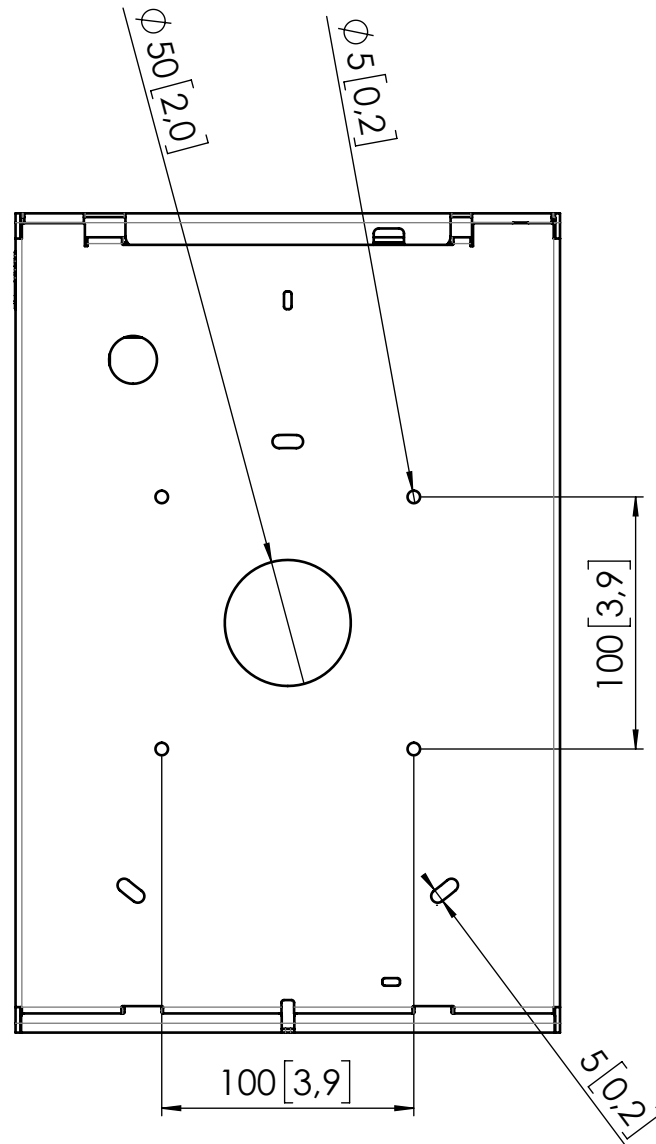

Product data sheet

PRODUCT DATA SHEET PTS 1249

Dimensions in mm [inch]

16 [0,6]

Note: This document and specifications herein are confidential and the exclusive property of Vogel's Products b.v. Neither this design nor any information contained in this drawing may be reproduced or disclosed to others without written consent of Vogel's Products b.v. The design and information will not be reproduced, copied or used, either in part or in its entirety, as the basis for the manufacture or sale of items without written permission.
Warning: Please study all instructions and illustrations carefully before installation.
 Information in this document is subject to change without further notice.

T484025 00
 Product data sheet
 16-02-22