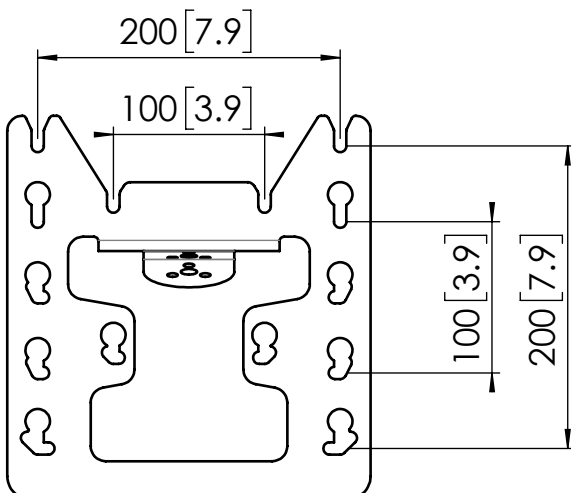

Product data sheet

PRODUCT DATA SHEET PFC 585

Dimensions in mm [inch]

Screen sizes: 48-107 CM [19-42 inch]
Max weight: 20 kg

Ceiling mounting kit:

4x BOLT 7x80
4x FISCHER UX10
4x HEX. FLANGE BOLT M6x12

Screen mounting kit:

4x CROSS REC PAN HEAD SCREW M8 x 16
4x CROSS RECESSED PAN HEAD SCREW M8 x 20
4x SPACER D12 x D8,2 x 10
4x CROSS REC PAN HEAD SCREW M6 x 25
4x CROSS REC PAN HEAD SCREW M6 x 16
4x CROSS REC PAN HEAD SCREW M4 x 25
4x CROSS REC PAN HEAD SCREW M4 x 16
4x WASHER M6x18x1.6

887 - 1418 [34,9 - 55,8]

VESA 100x100
200x100
200x200