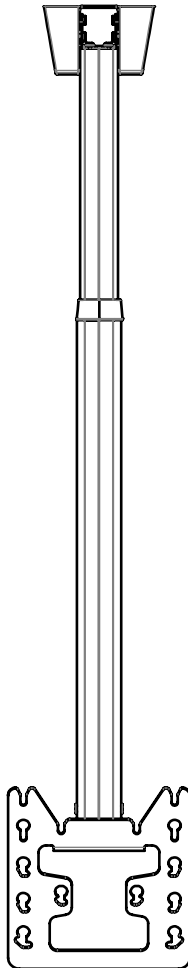

Product data sheet

PRODUCT DATA SHEET PFC 585

Dimensions in mm [inch]

Screen sizes: 48-107 CM [19-42 inch]
Max weight: 20 kg

Ceiling mounting kit:

4x BOLT 7x80
4x FISCHER UX10
4x HEX. FLANGE BOLT M6x12

Screen mounting kit:

4x CROSS REC PAN HEAD SCREW M8 x 16
4x CROSS RECESSED PAN HEAD SCREW M8 x 20
4x SPACER D12 x D8,2 x 10
4x CROSS REC PAN HEAD SCREW M6 x 25
4x CROSS REC PAN HEAD SCREW M6 x 16
4x CROSS REC PAN HEAD SCREW M4 x 25
4x CROSS REC PAN HEAD SCREW M4 x 16
4x WASHER M6x18x1.6

887 - 1418 [34,9 - 55,8]

VESA 100x100
200x100
200x200