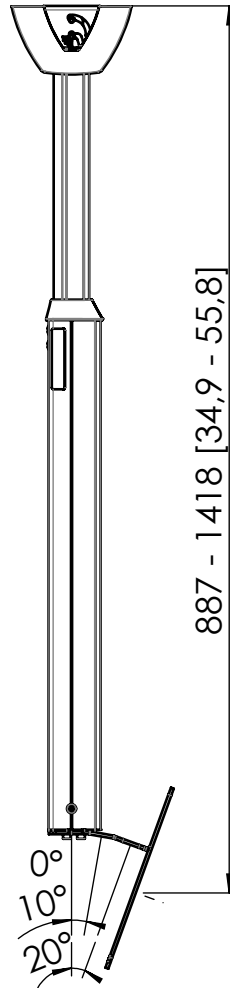

Product data sheet

PRODUCT DATA SHEET PFC 585

Dimensions in mm [inch]

Screen sizes: 48-107 CM [19-42 inch]
Max weight: 20 kg

Ceiling mounting kit:

4x BOLT 7x80
4x FISCHER UX10
4x HEX. FLANGE BOLT M6x12

Screen mounting kit:

4x CROSS REC PAN HEAD SCREW M8 x 16
4x CROSS RECESSED PAN HEAD SCREW M8 x 20
4x SPACER D12 x D8,2 x 10
4x CROSS REC PAN HEAD SCREW M6 x 25
4x CROSS REC PAN HEAD SCREW M6 x 16
4x CROSS REC PAN HEAD SCREW M4 x 25
4x CROSS REC PAN HEAD SCREW M4 x 16
4x WASHER M6x18x1.6

887 - 1418 [34,9 - 55,8]

VESA 100x100
200x100
200x200