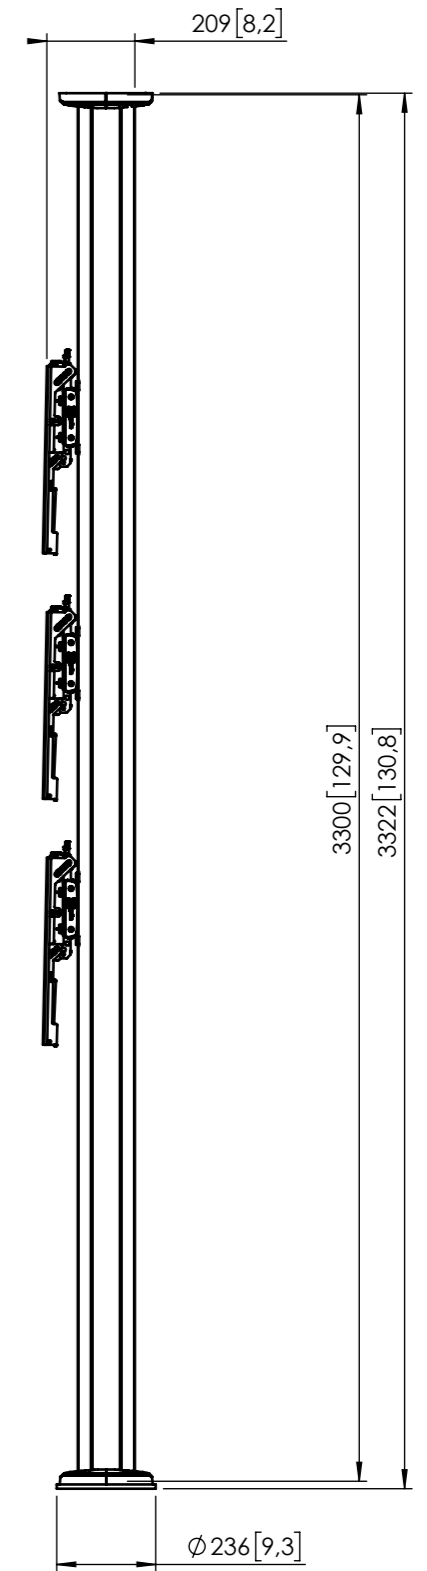

Product data sheet

FCVW 3347 Video wall floor to ceiling 3x3

Dimensions in mm [inch]