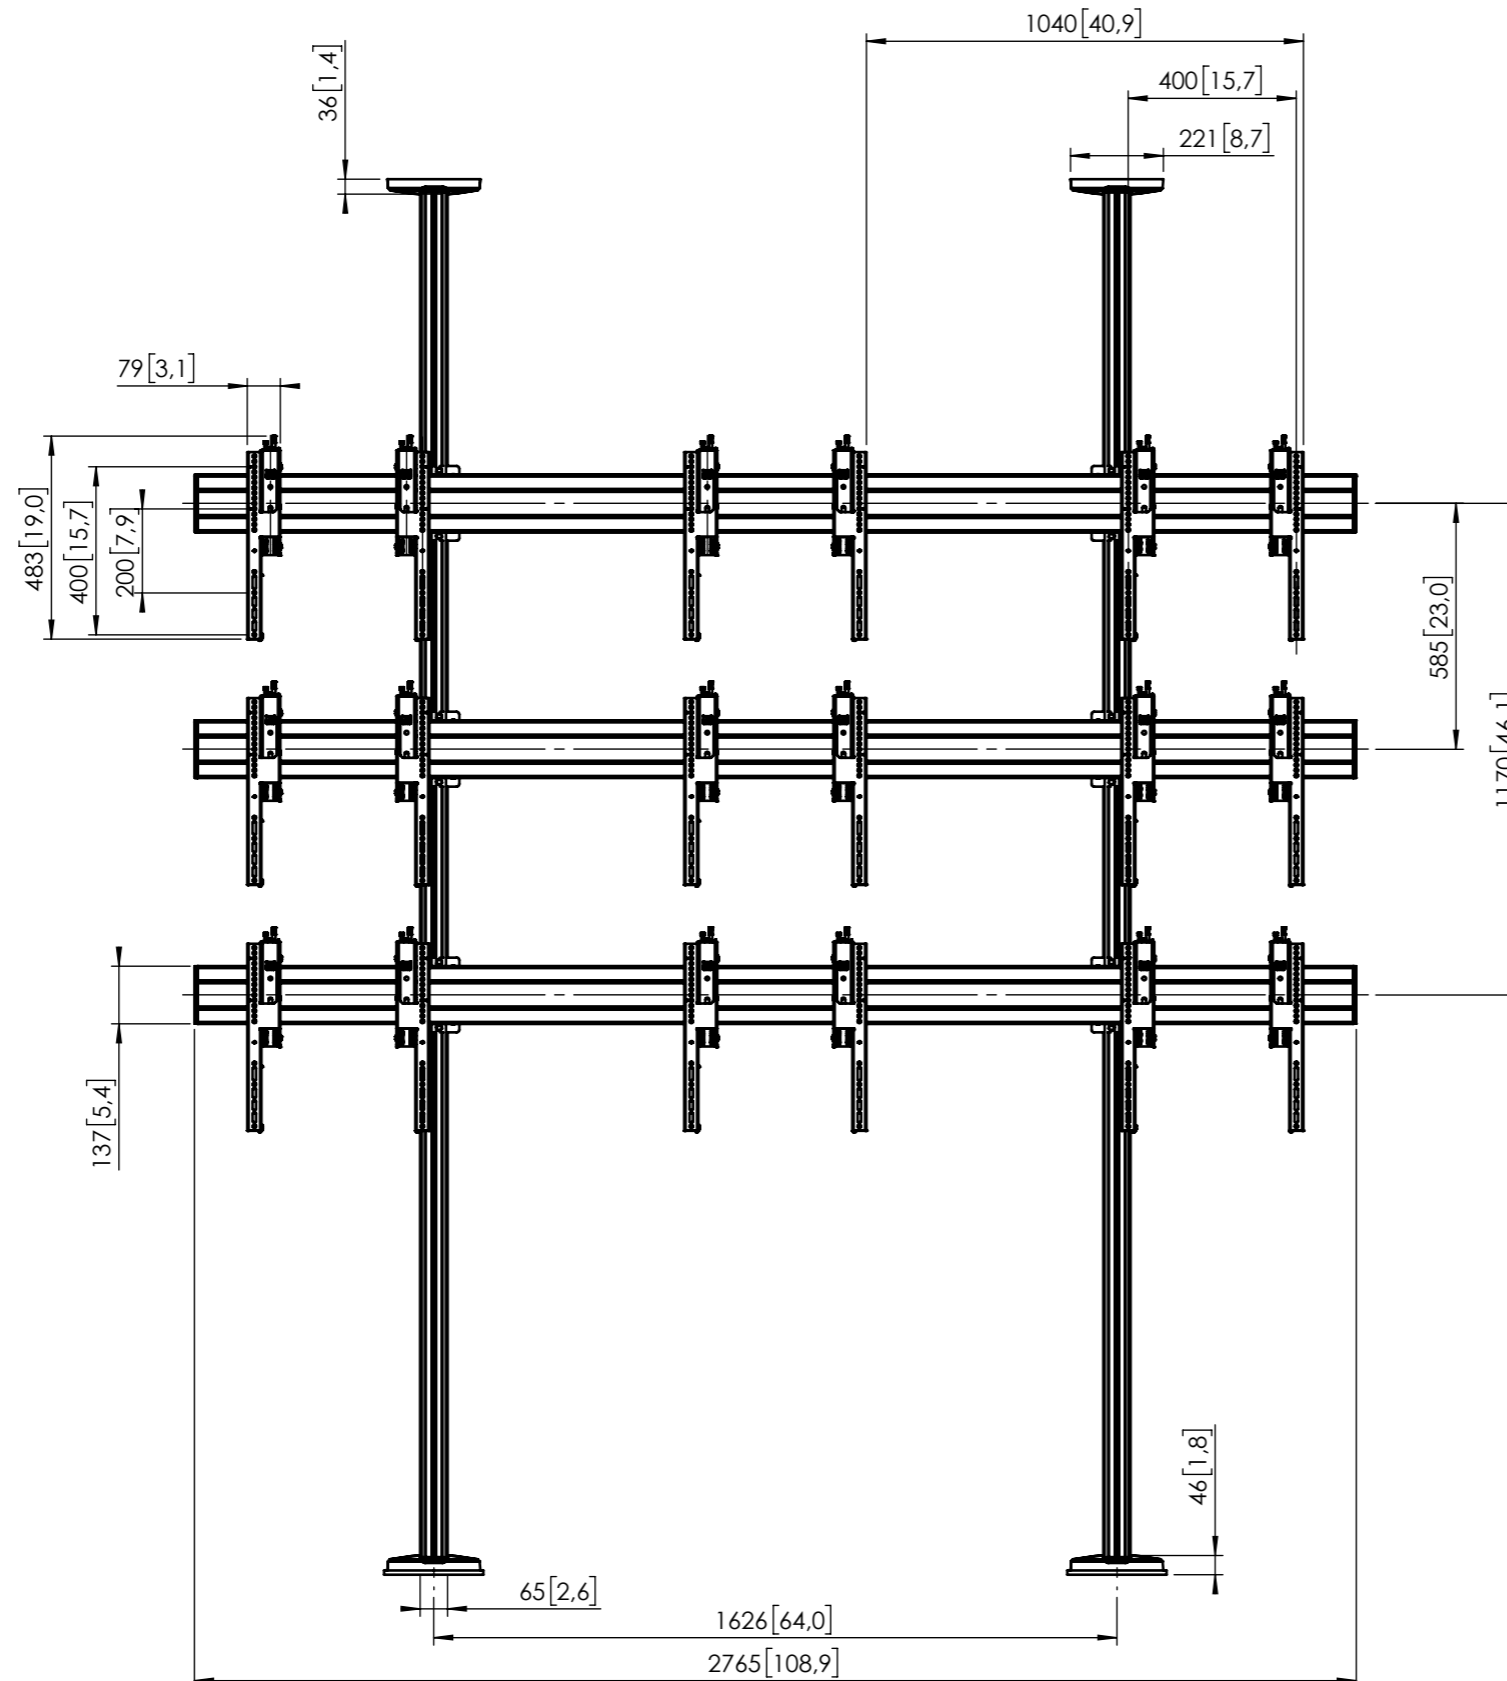

Product data sheet

FCVW 3347 Video wall floor to ceiling 3x3

Dimensions in mm [inch]