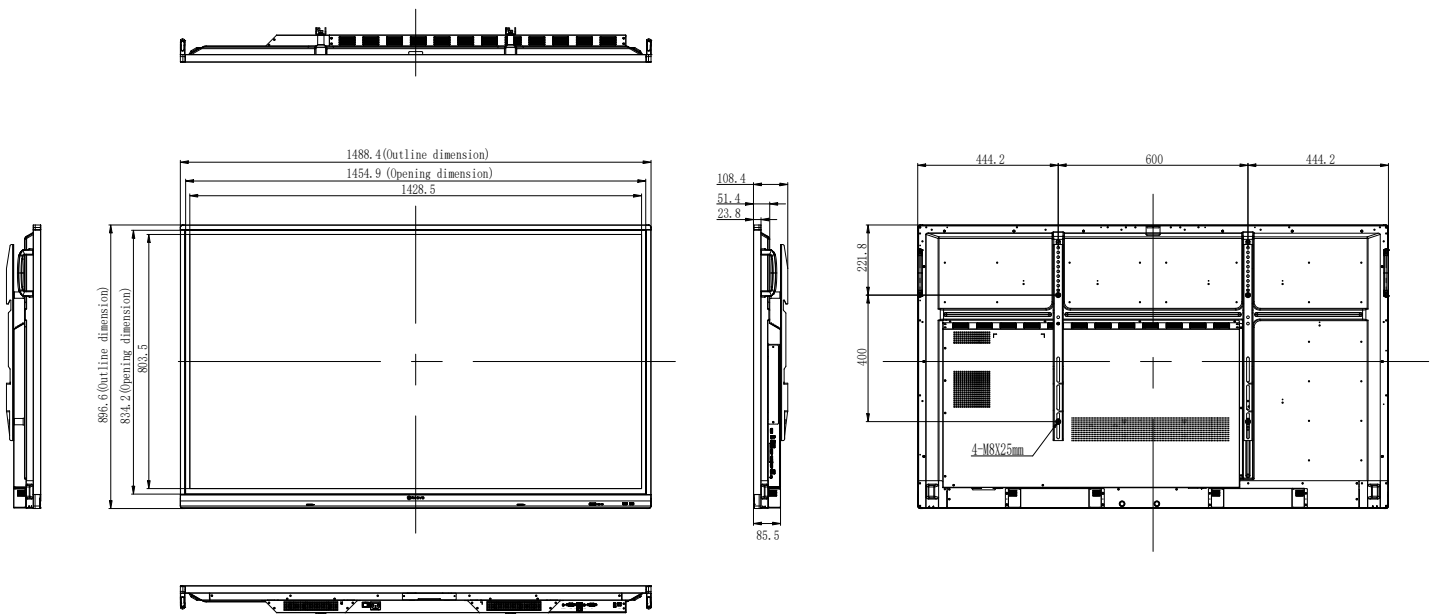

IFP-6503 65-INCH 4K INTERACTIVE FLAT PANEL DISPLAY

FEATURES

- 4K UHD 3840 x 2160 resolution
- IPS Panel technology offers high color accuracy and wide viewing angles
- Incorporates IR touch technology
- 20-point simultaneous multi-touch capability
- Two styluses for simultaneous annotation with two colors
- Android OS 9.0 platform
- Windows 11 ready - plug and play support for Windows 7/8/10/11
- User-friendly Meetboard Whiteboard App for collaborative meetings
- The Screen-sharing App for multi-display control and wireless mirroring
- View, edit & create – office documents with WPS Office Suite App
- Files sharing via email, QR Code, Cloud Drives, Samba and FTP portals
- A USB Type-C port for digital signal, data and 65W power delivery
- Built-in speakers and audio mini-jack in/out connections
- Wall mounts and the Wi-Fi module are included for quick installation
- An optional FMC-06 mobile cart allows easy movement and accessory assembly

TECHNICAL DRAWING

SPECIFICATIONS

Panel

Panel Type	LED-Backlit TFT LCD (IPS Technology)
Panel Size	64.5"
Max. Resolution	UHD 3840 x 2160
Pixel Pitch	0.373 mm
Brightness	400 cd/m ²
Contrast Ratio	1200 : 1
Viewing Angle (H/V)	178°/178°
Display Colour	1.07B
Response Time	5 ms
Surface Treatment	Haze 25%, 3H, Anti-glare treatment

Dimensions

Product with Bracket (W x H x D)	1488.4 x 896.6 x 108.4 mm (58.6" x35.3" x4.3")
Product w/o Bracket (W x H x D)	1488.4 x 896.6 x 85.5 mm (58.6" x35.3" x3.4")
Packaging (W x H x D)	1628.0 x 1050.0 x 208.0 mm (64.1" x41.3" x8.2")