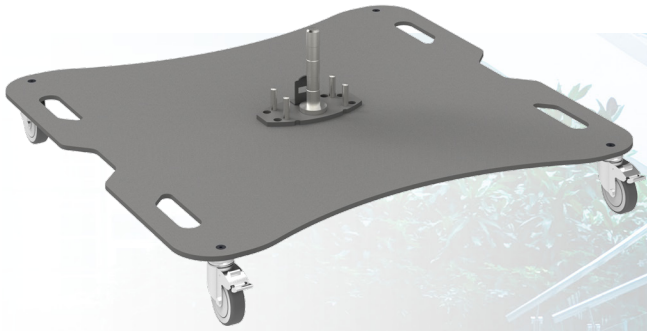

Wheeled base plate 2x 65 inch, tot. 100kg

063.2510 Wheeled base plate up to 65 inch, back to back (with pin)

For the customer who wishes to be flexible with the SmartMetals stands it is possible to exchange base plates.

Wheeled base plate 2x 65 inch, tot. 100kg

Features

Weight: 46.40 kg
Colour: Dark grey

Maximum load: 100 kg
Mobile / fixed: Mobile