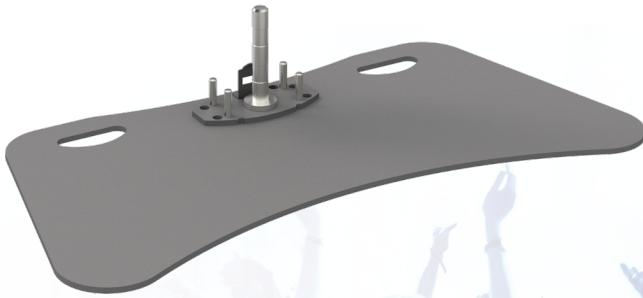

Base plate max. 65 inch, 60 kg

## **063.1010** Base plate up to 65" inch, 60kg, single construction (with pin)

For the customer who wishes to be flexible with the SmartMetals stands it is possible to exchange base plates.

Base plate max. 65 inch, 60 kg

## Features

**Weight:** 22.40 kg

**Colour:** Dark grey

**Maximum load:** 60 kg

**Inch range:** max. 65 inch

**Mobile / fixed:** Fixed