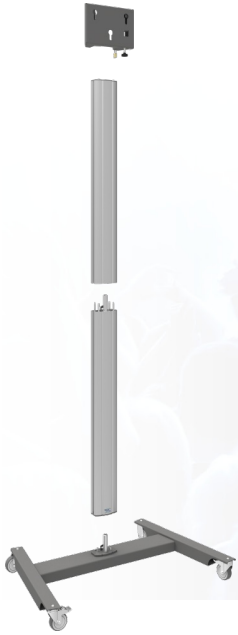

Fully divisible trolley (Light Series)

062.8550 Fully divisible trolley (Light Series) for flat panels max. 55 inch, 30 kg

The SmartMetals light series stands are especially suitable for mounting light weight displays. The Dark grey wheeled base plate combined with the aluminium column results in a strong and stylish solution for mounting your flat screen

Fully divisible trolley (Light Series)

Features

Maximum length: 2006 mm

Weight: 23.00 kg

Colour: Dark grey, Aluminium

Maximum load: 30 kg

Screen position: Landscape, Portrait

Inch range: max. 55 inch

Mobile / fixed: Mobile

Bracket/interface: Excluded

Type bracket/interface: Three-point coupling

Cable duct: 35 x 15 mm