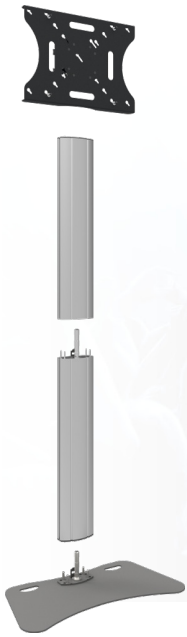

Divisible stand max. 65 inch

## **062.1040** Fully divisible stand max. 65" incl. bracket max. 600-400

Due to its divisibility, this stand is ideally suited for rental applications. The 4 separate parts, namely the floor plate, the column parts of 95 cm each and the VESA bracket, can be packed and transported very compactly in a flight case together with the monitor. The stand can be assembled without tools and is equipped with three cable ducts to conceal all cables neatly. The screen is attached to the VESA bracket with the included mounting cams.

## Divisible stand max. 65 inch

### Features

**Maximum length:** 1822 mm (centre flat panel)

**Weight:** 61.00 kg

**Colour:** Dark grey, Aluminium

**Maximum load:** 60 kg

**Screen position:** Landscape, Portrait

**Inch range:** max. 65 inch