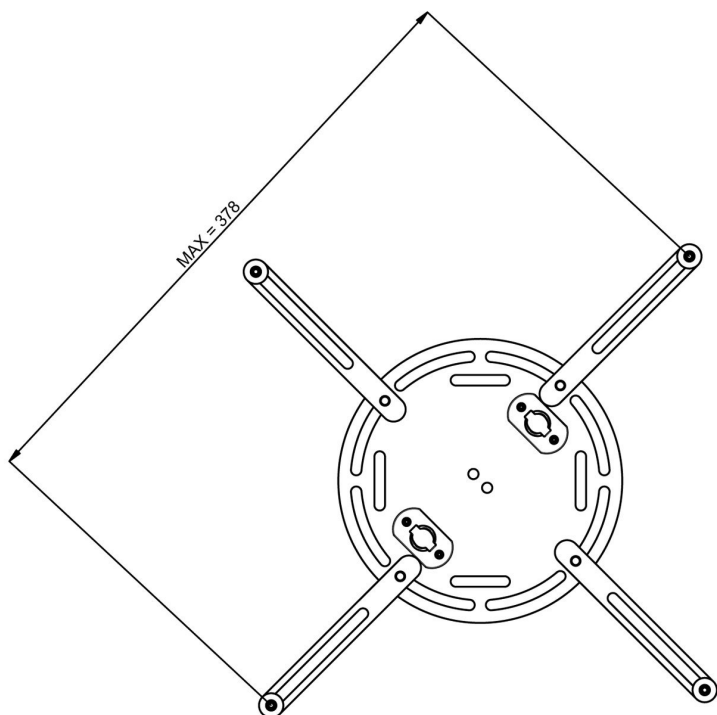

Universal rental bracket

002.1003 Universal projector bracket, rental version, max. 378 mm Ø

Besides the projector specific bracket (made custom for the projector brand and type) SmartMetals has introduced a universal bracket for the SmartMetals rental mounts.

Universal rental bracket

Features

Colour: Black

Range bracket/interface: Max. 378 mm Ø

Included mounting material for mounting projector (M3, M4, M5 and M6)