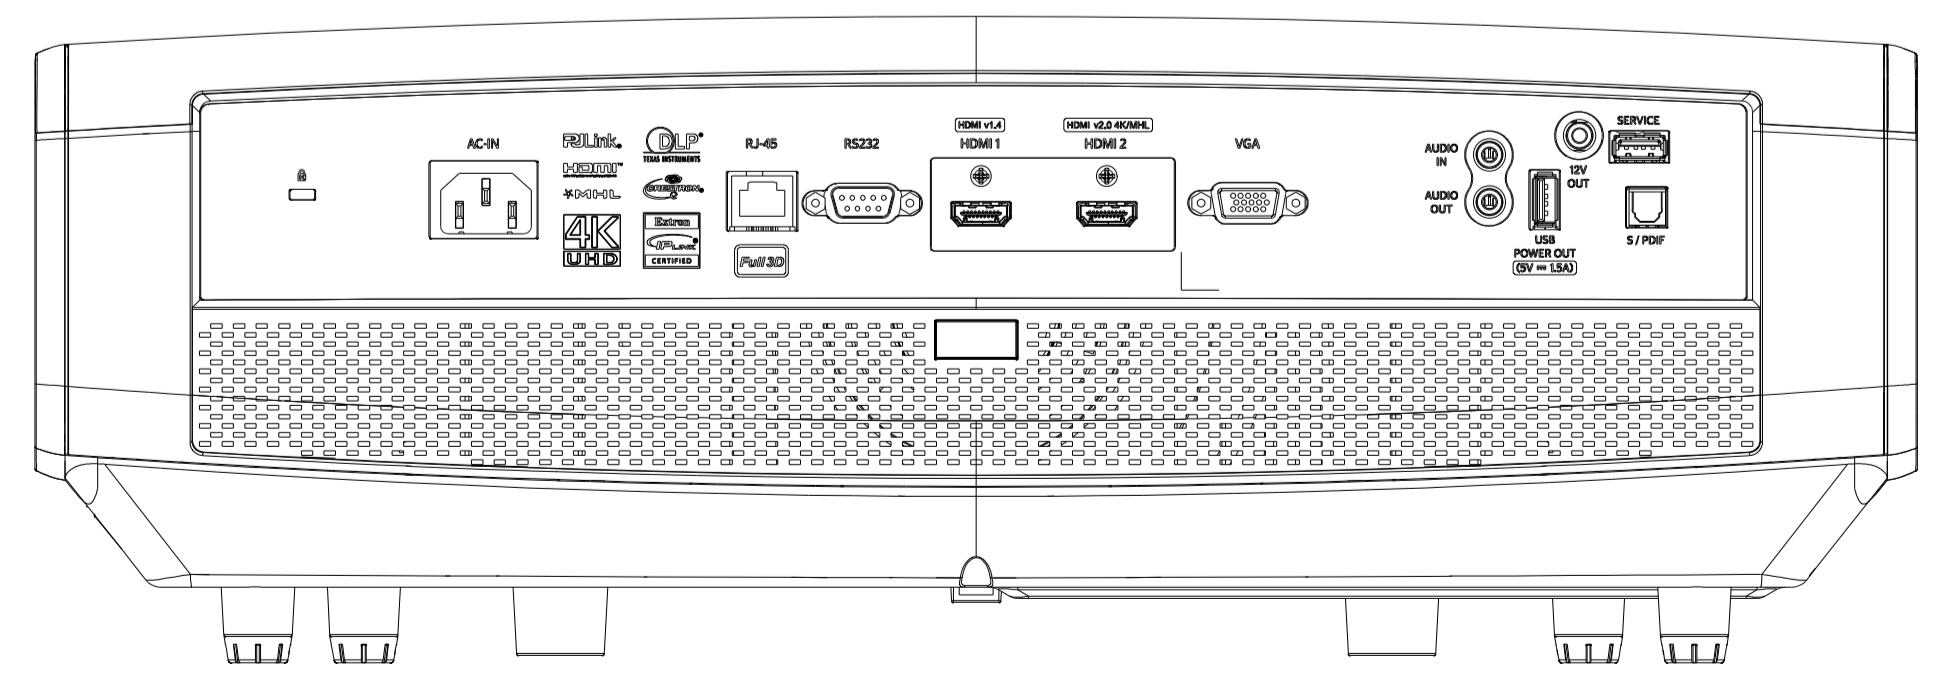

SCALE 1:2

DRAWN				Coretronic Corporation			
ENG.				NAME :			
CHK.				ZK507 ID 6 VIEWS			
APPD.				PART NO. DC.7F701G0XX			
TITLE				Rev. A			
SCALE				SHEET			
UNIT				1 OF 1			
MATERIAL				AI			
FINISH				AI			

Rev.	Initiator	Date	Description	ECR NO.	100-300	±0.5	ANGLE	±0.5°
			FORMAL RELEASE	X	30-100	±0.3	2000-	±2.0
					100-300	±0.5	ANGLE	±0.5°