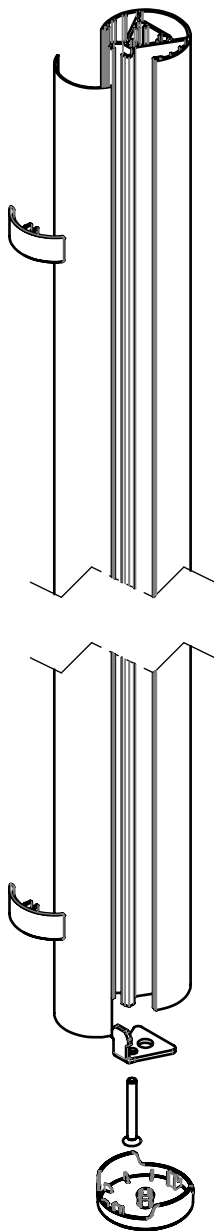

Product data sheet

PUC 2415

Dimensions in mm [inch]

Max weight: 40 kg / 88.2 lbs

Fits:

PUC 1045
 PUC 1051
 PFI 3015 / 3045
 PFA 9038
 PFA 9127
 PPC 1500/2500
 PFA 310 / 320
 PFB-34xx

Accessories

1x CIS Cover

In box PUC 1045

2x Cable clip
 1x Fail safe
 1x M6 x 50 screw (T30)
 1x Cover PUC 24xx