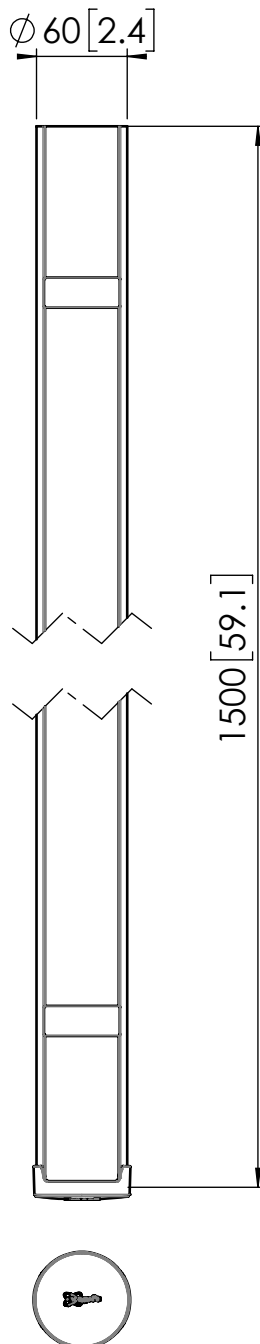

Product data sheet

PUC 2415

Dimensions in mm [inch]

Max weight: 40 kg / 88.2 lbs

Fits:

PUC 1045
 PUC 1051
 PFI 3015 / 3045
 PFA 9038
 PFA 9127
 PPC 1500/2500
 PFA 310 / 320
 PFB-34xx

Accessories

1x CIS Cover

In box PUC 1045

2x Cable clip
 1x Fail safe
 1x M6 x 50 screw (T30)
 1x Cover PUC 24xx