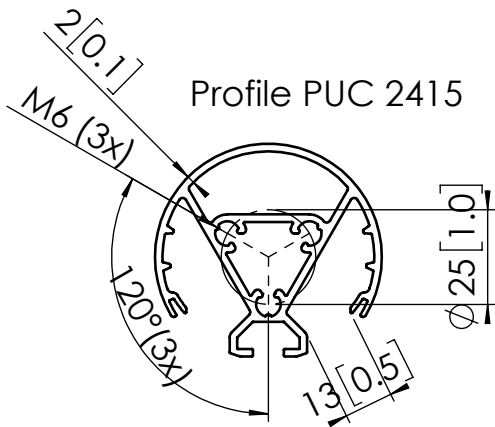

Product data sheet

PUC 2415

Dimensions in mm [inch]

Max weight: 40 kg / 88.2 lbs

Fits:

PUC 1045
 PUC 1051
 PFI 3015 / 3045
 PFA 9038
 PFA 9127
 PPC 1500/2500
 PFA 310 / 320
 PFB-34xx

Accessories

1x CIS Cover

In box PUC 1045

2x Cable clip
 1x Fail safe
 1x M6 x 50 screw (T30)
 1x Cover PUC 24xx