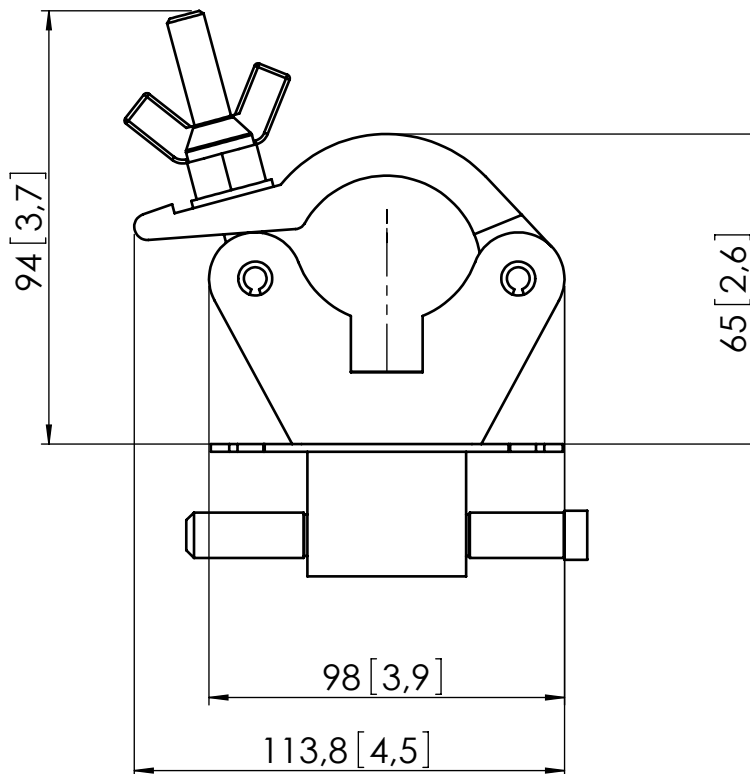

Product data sheet

Dimensions in mm [inch]

PUC 1090 Truss adapter

Max weight 30Kg/33Lbs
60Kg/66Lbs (balanced)

Mounting material:

1x COUNTERSUNK HEAD SCREW M10X50 DOG POINT
1x FILL UP PLATE BASIC
1x FILL UP PLATE CONNECT-IT