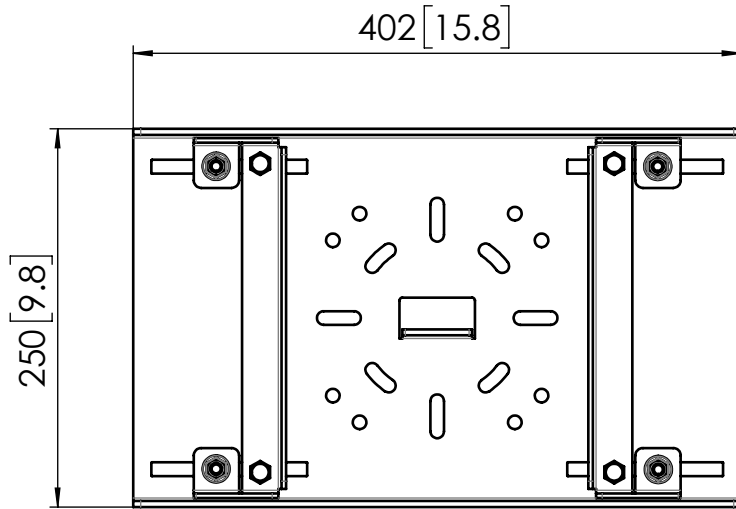

Product data sheet

PUA 9516

Dimensions in mm [inch]

Max weight:
 Back to back = 2 x 80 kg / 176.4 lbs
 Single sided = 1 x 80 kg / 176.4 lbs

Mounting kit

4x DIN125-1A PLAIN WASHER M8 x 16 x 1,6
 4x DIN933 HEXAGON HEAD BOLT M8 x 20
 4x DIN933 HEXAGON HEAD BOLT M8 x 30
 8x HEX FLANGE NUT WITH SERRATION M8
 4x DIN603 CARRIAGEBOLT M8 x 20

Fits:

PUC 1011
 PUC 1035
 PUC 1045
 PUC 1060
 PUC 1065
 PUC 1070
 PUC 1080